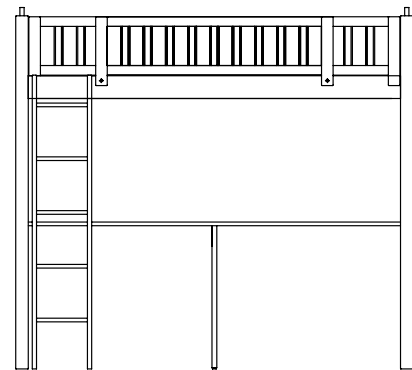

906-964R
3/3 LOFT BED COMPLETE

W43 D81 H74
(109 x 206 x 188cm)

Consists of:

-964 LOFT END W/SLAT PACK
W43 D3 H74
(109 x 8 x 188cm)

-975 LADDER, GUARD RAILS, SIDE RAILS, SLATS, DESK PANEL

Loft bed will accommodate max of 11" of mattress & foundation.

pages: 9