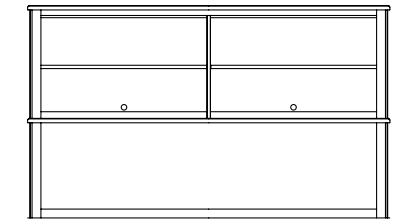

906-900 BOOKCASE UNIT
W82 D10 H48 (208 x 25 x 122cm)
Use with 923 or 924 PLATFORM BED.
pages: Cover, 4/5