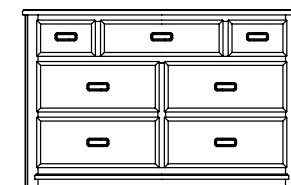

906-271 DRAWER DRESSER
W54 D18 H34 (137 x 46 x 86cm)
7 drawers.
pages: 4, 8