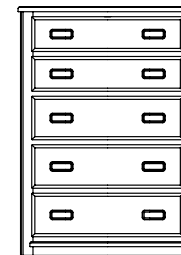

906-151 DRAWER CHEST
W36 D18 H50 (91 x 46 x 127cm)
5 drawers.
pages: 4, 8

906-221 FOOTBOARD DRESSER
W43 D18 H23 (109 x 46 x 58cm)
2 drawers.
Optional: Will attach to bed rails.
pages: 2/3, 10

906-241 FOOTBOARD DRESSER
W58 D18 H23 (147 x 46 x 58cm)
4 drawers.
Optional: Will attach to bed rails.
pages: 6/7