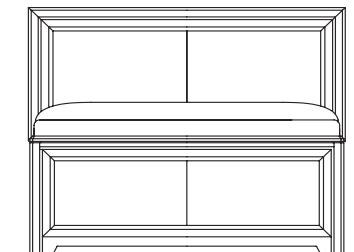

-094 FULL WOOD RAILS W/SLATS 4/6
W76 D5 H1 (193 x 13 x 5cm)

856-950R
QUEEN PANEL BED 5/0
W63 H53 (160 x 135cm)
Accommodates -909 Dual Function Storage Unit or -910 Storage Box.
Consists of:

-950* QUEEN PANEL HEADBOARD 5/0
W63 D3 H53 (160 x 8 x 135cm)
Bored for Frame, Lock 2 Rail Heights.

-951 QUEEN PANEL FOOTBOARD 5/0
W63 D2 H22 (160 x 5 x 56cm)
Lock 2 Rail Heights.

-097 QUEEN WOOD RAILS W/SLATS 5/0
W82 D5 H1 (208 x 13 x 5cm)

Pages: 8/9

Also Available as King Headboard Only:
856-960
KING PANEL HEADBOARD 6/6
W79 D3 H46 (201 x 8 x 117cm)
Bored for Frame.