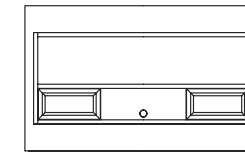

856-033
TWIN BRIDGE 3/3
W50 D8 H28 (127 x 20 x 71cm)
Top Opening: W38 D7 H8 (97 x 18 x 20cm)
2 Sliding Doors with Open Compartments,
Center: W16 D6 H6 (41 x 15 x 15cm)
Outside: W11 D6 H6 (28 x 15 x 15cm)
Use with -930R Bed & -150 Piers.

856-046
FULL BRIDGE 4/6
W65 D8 H28 (165 x 20 x 71cm)
Top Opening: W53 D7 H8 (135 x 18 x 20cm)
2 Sliding Doors with Open Compartments,
Center: W23 D6 H6 (58 x 15 x 15cm)
Outside: W14 H6 D6 (36 x 15 x 15cm)
Use with -940R Bed & -150 Piers.
Pages: 4/5