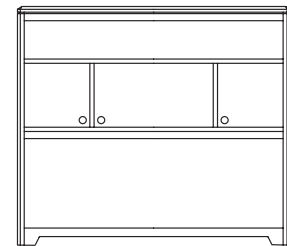

856-545
HUTCH
W48 D12 H42 (122 x 30 x 107cm)
Use with -345 Desk, 2 Shelves, 2 Center Uprights, Top Opening:
W45 D11 H6.75 (114 x 28 x 17cm),
2nd Shelf Outside:
W11 D11 H11 (28 x 28 x 28cm),
Center: W21 D11 H11 (53 x 28 x 28cm)
Pages: 4/5, 6