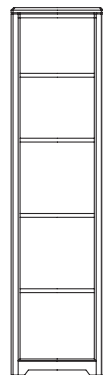

856-150
BOOKCASE/PIER
W18 D14 H72 (46 x 36 x 183cm)
5 Fixed Shelves.
Openings: W17 D13 (43 x 33cm)
Pages: 4/5