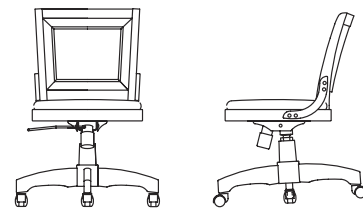

856-774
CHAIR -RTA
W20 D24 H39.5 (51 x 61 x 81-100cm)
H Adjusts from 35.5 - 39.5 (90 - 100cm)
Pages: 4/5, 6