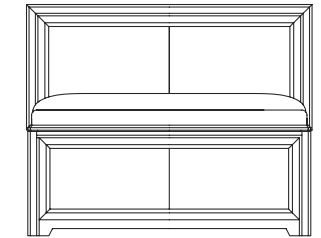

856-940R
FULL PANEL BED 4/6
W56 D3 H46 (142 x 8 x 117cm)
Accommodates -909 Dual Function Storage Unit or -910 Storage Box.
Consists of:

-940* FULL PANEL HEADBOARD 4/6
W56 D3 H46 (142 x 8 x 117cm)
Bored for Frame, Lock 2 Rail Heights.

-941 FULL PANEL FOOTBOARD 4/6
W56 D1 H22 (142 x 3 x 56cm)
Lock 2 Rail Heights.

Pages: 4/5