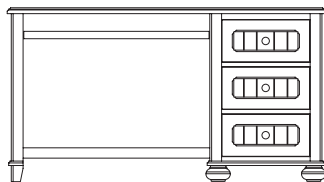

590-345B
COMPUTER DESK - BLACK
590-345C
COMPUTER DESK - CHERRY
590-345M
COMPUTER DESK - MAPLE
Pages: 2/3
590-345W
COMPUTER DESK - WHITE
590-345BT
COMPUTER DESK -
BLACK WITH NATURAL MAPLE TOP
Pages: 12/13
590-345WT
COMPUTER DESK -
WHITE WITH NATURAL MAPLE TOP
Pages: 4/5

W54 D22 H30 (137 x 56 x 76 cm)
3 drawers, 1 keyboard tray
Knee-hole opening:
W30 D21 H25 (76 x 53 x 64 cm)
Use with 545 Hutch, any color combination.

590-411B
DRAWER NIGHTSTAND - BLACK
Pages: Cover, 10/11
590-411C
DRAWER NIGHTSTAND - CHERRY
Pages: 6, 8/9
590-411M
DRAWER NIGHTSTAND - MAPLE
Pages: Cover, 2/3, 14/15
590-411W
DRAWER NIGHTSTAND - WHITE
Page: 7
590-411BT
DRAWER NIGHTSTAND -
BLACK WITH NATURAL MAPLE TOP
590-411WT
DRAWER NIGHTSTAND -
WHITE WITH NATURAL MAPLE TOP
Pages: Cover

W22 D16 H28 (56 x 41 x 71 cm)
1 drawer, 1 fixed panel, cord access hole.