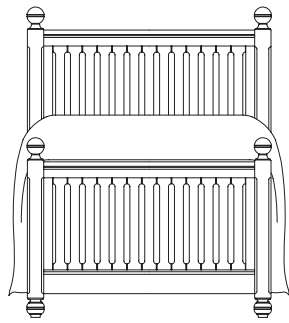

590-932B
3/3 PANEL FOOTBOARD - BLACK
590-932C
3/3 PANEL FOOTBOARD - CHERRY
590-932M
3/3 PANEL FOOTBOARD - MAPLE
590-932W
3/3 PANEL FOOTBOARD - WHITE
Pages: 4/5

W41 D3 H33 (104 x 8 x 84 cm)
2 Rail Heights, Works with 930 Headboard (matching color).
Use with 091 Rail (matching color).

590-940B
4/6 PANEL HEADBOARD - BLACK
590-940C
4/6 PANEL HEADBOARD - CHERRY
Pages: 8/9
590-940M
4/6 PANEL HEADBOARD - MAPLE
590-940W
4/6 PANEL HEADBOARD - WHITE
W56 D3 H56 (142 x 8 x 142 cm)
2 Rail Heights.

590-942B
4/6 PANEL FOOTBOARD - BLACK
590-942C
4/6 PANEL FOOTBOARD - CHERRY
Pages: 8/9
590-942M
4/6 PANEL FOOTBOARD - MAPLE
590-942W
4/6 PANEL FOOTBOARD - WHITE

W56 D3 H34 (142 x 8 x 86 cm)
2 Rail Heights, Works with 940 Headboard (matching color).
Use with 094 Rail (matching color).

Also Available As Headboard Only:

590-950B
5/0 PANEL HEADBOARD - BLACK
590-950C
5/0 PANEL HEADBOARD - CHERRY
590-950M
5/0 PANEL HEADBOARD - MAPLE
590-950W
5/0 PANEL HEADBOARD - WHITE

W62 D3 H56 (157 x 8 x 142 cm)
1 Rail Height. Bored for Metal Frame.