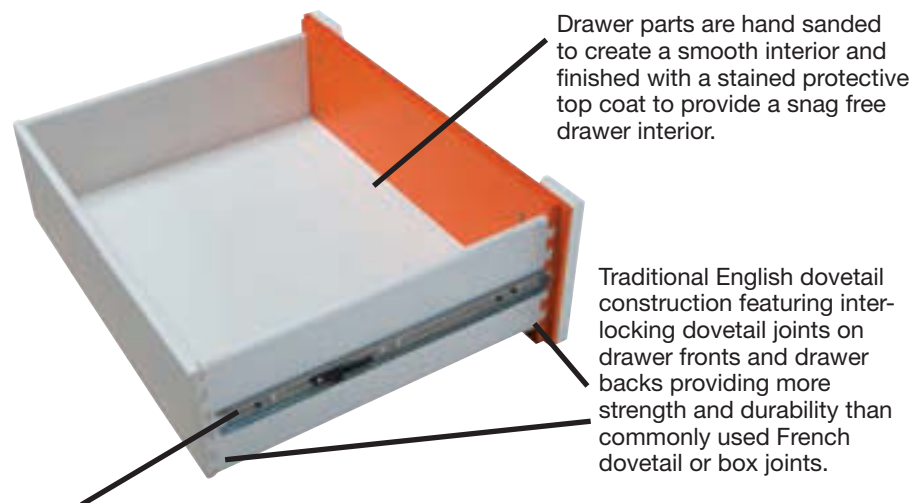

Superior Drawer Construction

Drawer parts are hand sanded to create a smooth interior and finished with a stained protective top coat to provide a snag free drawer interior.

Traditional English dovetail construction featuring interlocking dovetail joints on drawer fronts and drawer backs providing more strength and durability than commonly used French dovetail or box joints.