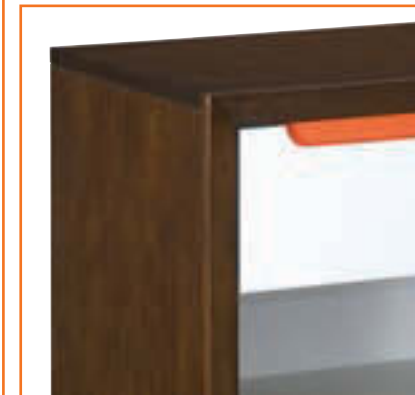

Safety and Bed Construction

Lead free child safe finishes that meet all US Safety requirements.

Sturdy construction and shaped edges on beds and case pieces make this collection even more "kid-friendly."