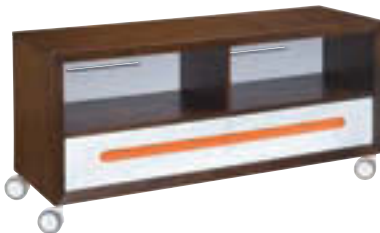

970-120
BOOKCASE
 W39 D18 H38 (99 x 46 x 97cm)
 4 adjustable shelves.
 Each area without shelves:
 W18 D17 H32 (46 x 43 x 81cm)
 Optional casters with wheel locks or wood base.
 pages: 2, 14/15

970-121
"THE SCOOTER"
MOBILE MEDIA CENTER
 W52 D18 H24 (132 x 46 x 61cm)
 2 drawers, 2 open compartments.
 Open compartments:
 W24 D17 H9 (61 x 43 x 23cm)
 Casters with wheel locks.
 pages: 2, 16/17